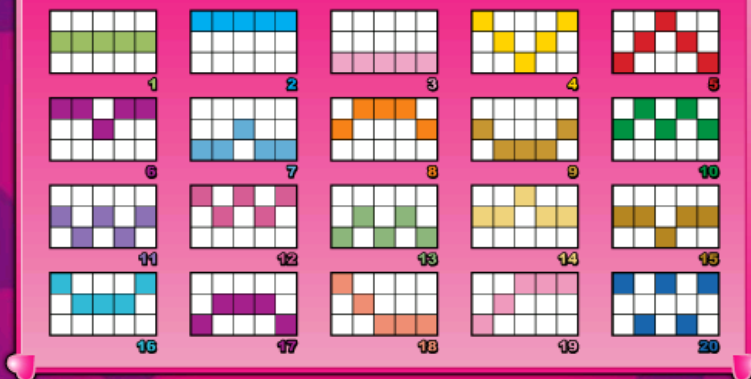

Doctor LOVE™

5 ♥ 1500 4 ♥ 500 3 ♥ 60 2 ♥ 5	5 ♥ 750 4 ♥ 250 3 ♥ 50 2 ♥ 4	5 ♥ 400 4 ♥ 100 3 ♥ 20 OF A KIND
5 ♥ 200 4 ♥ 75 3 ♥ 15 OF A KIND	5 ♥ 150 4 ♥ 50 3 ♥ 10 OF A KIND	5 ♥ 100 4 ♥ 20 3 ♥ 5 OF A KIND

GAME BACK NEXT
BALANCE $2,000.00 **TOTAL BET** $40.00 **WIN** $0.00

Doctor LOVE™

PAYLINE DIAGRAMS

GAME BACK NEXT
BALANCE $2,000.00 **TOTAL BET** $40.00 **WIN** $0.00